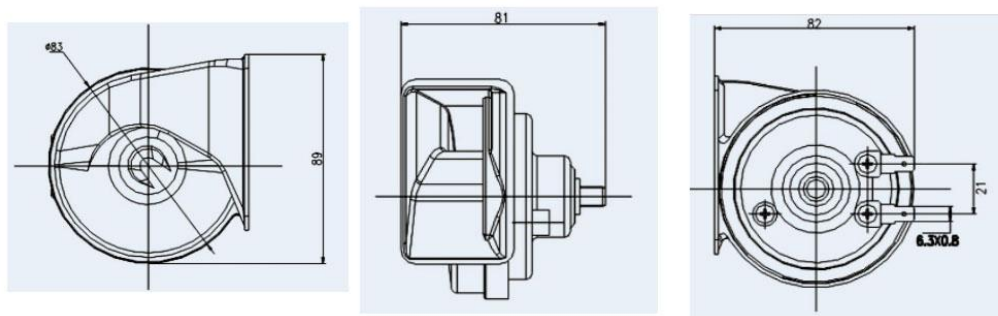

	Auto Mechanical Snail Horn	Product Specification Intro
		DL135 Series
Descriptions		
<p>CHINT® Auto Mechanical Snail Horn is basic auto Snail Horn. Through the solenoid way to trigger the mechanical parts to realize the function. The basic connector is two PIN connection. Optional connectors depends on the different car brand. 1> Contacts with the antioxidation technique that are not easy get burned nor oxidation; 2> Matching the coil to optimize the duty cycle that ensure the good sound; 3> Optional design: EMC protection. Supply for: Mazda, GM.etc..</p>		
Electrical Specification	Application:	
Rated Working Voltage: 12V, 24V		
Rated Current: 5A, 3A		
Sharp Tone: 510±25Hz		
Deep Tone: 420±25Hz		
Sound Pressure Level (SPL):		

105-118dB(A)	
Diameter: ϕ 80mm	
Life Endurance: 100,000 cycles	
IP67	

Mounting Diagram:

Ordering Information

Mode I	Elec-Spec.	Type	Sharp Tone	Deep Tone	SPL	Diameter
DL135	12V,5A	Single/Double Tone	510±25HZ	410±25HZ	105-118dB (A)	ϕ 80MM
DL235	24V,3A	Single/Double Tone	510±25HZ	410±25HZ	105-118dB (A)	ϕ 80MM